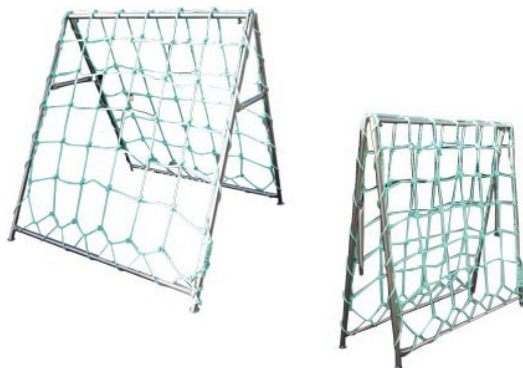

## Scramble net 3.6m x 1.5m inc tie-on rope (excl frame)

Scramble net 3.6m long 1.5M wide Australian made  
Entrapment compliant includes tie-off rope

[Read More](#)

**SKU:** AS29

**Price:** \$405.00 + GST

**Categories:** [Climbing and Scramble](#), [Scramble Nets](#)

**max-load-capacity:** 150ean13: 0

### Product Description

Australian made Suitable for A frame 1.8m x 1.8m x 1.5m 12mm UV stabilised rope Supplied with 20m x 8mm tie off rope Frame not included Compliant with entrapment regulations

---