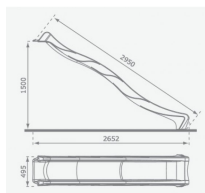

2.950M - S LINE SLIDE - BLUE

2.95m Standalone Slide To suit 1.5m Deck Height **BLUE** With Water Attachment Ultra violet protected HDPE plastic slippery dip for cubby, play fort or deck. Suitable for platform height 1500mm *****HOLDS UP TO 70KG*****

[Read More](#)

SKU: AS114

Price: \$245.00 + GST

Categories: [Climbing and Scramble](#), [Slides](#)

width: 50**depth:** 300**colour:** BLUE

Product Description

2.950M - KBT S LINE - Plastic Slide for 1.5m Platform with water feature attachment

You are purchasing one [BLUE](#) **2.950M - S LINE - Plastic Slide for 1.5m Platform with water feature attachment**

This 3M S LINE Plastic slide has excellent gliding characteristics with an option to use it as a waterslide by connecting a hose pipe to the attachment on the backside on the top of the slide. (HOSE NOT INCLUDED)

Maximum Weight: 70kgs

Overall Length: 2950mm

Total width: 505mm

Platform height: 1500mm

High Density Poly Ethylene Plastic: UV Resistant

TUV NORD - Certification

Our Slides are to suit a deck height of 1500mm. These Slides come with a 2 Year Guarantee against defects or manufacturers faults. All slides come with TUV NORD Certification, manufactures date, safety care instructions and instructions for safe use.